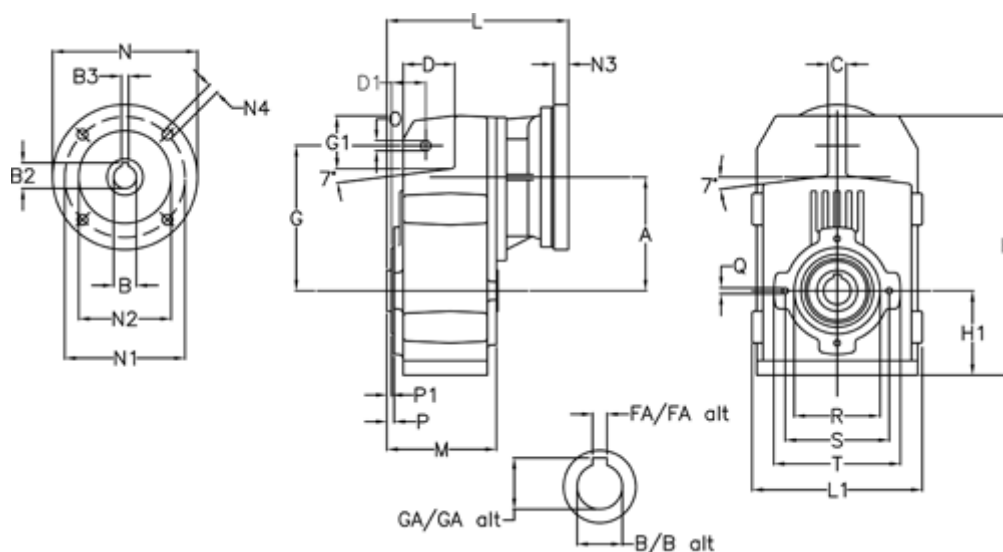

Article number: 29560419894220  
 Description: Shaft mounted gear  
 A413H40-198,9-P63B5

## Measures

A = 175.75	FA = 12	M = 144.0	Q = M12x19
B = 40	G = 218	N = 140	R = 130
B1 = 11	G1 = 97.5	N1 = 115	S = 165
B2 = 12.8	GA = 43.0	N2 = 95	T = 200
B3 = 4	H = 389.0	N4 = M8x19	
C = 16	H1 = 116.0	O = 14	
D = 79.0	L = 246.0	P = 7.5	
D1 = 56.5	L1 = 242	P1 = 3.5	